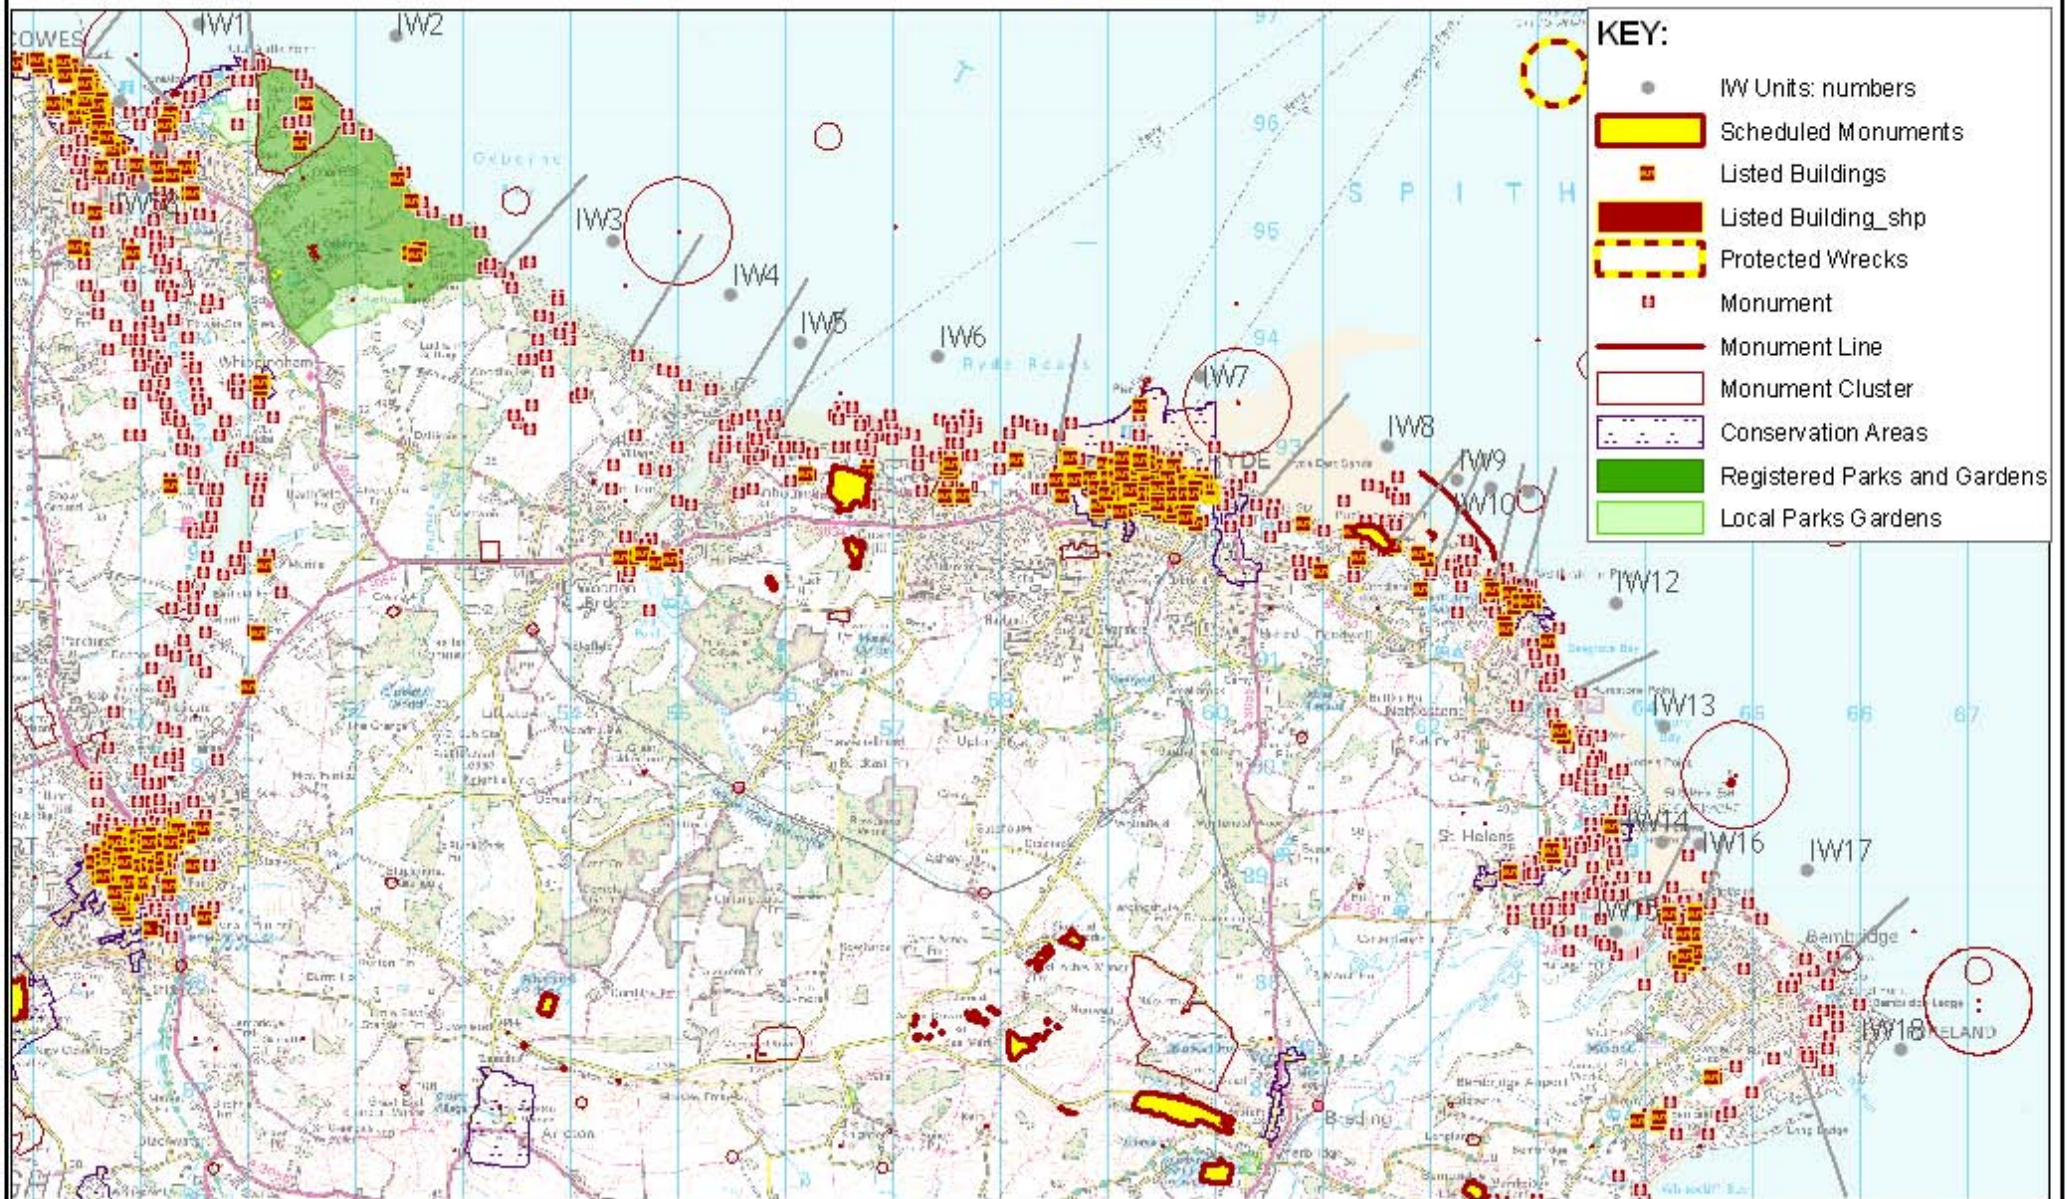

Isle of Wight Shoreline Management Plan 2

1:70,000 Miles

0 0.5 1

KEY:

- IW Units: numbers
- Scheduled Monuments
- Listed Buildings
- Listed Building_shp
- Protected Wrecks
- Monument
- Monument Line
- Monument Cluster
- Conservation Areas
- Registered Parks and Gardens
- Local Parks Gardens

Appendix D: Heritage Designations

Isle of Wight Shoreline Management Plan 2

1:70,000 Miles

Appendix D: Heritage Designations

Isle of Wight Shoreline Management Plan 2

1:70,000 Miles

KEY:

- IW Units: numbers
- Scheduled Monuments
- Listed Buildings
- Listed Building_shp
- Protected Wrecks
- Monument
- Monument Line
- Monument Cluster
- Conservation Areas
- Registered Parks and Gardens
- Local Parks Gardens

Appendix D: Heritage Designations

Isle of Wight Shoreline Management Plan 2

1:70,000 Miles

KEY:

- IW Units: numbers
- Scheduled Monuments
- Listed Buildings
- Listed Building_shp
- Protected Wrecks
- Monument
- Monument Line
- Monument Cluster
- Conservation Areas
- Registered Parks and Gardens
- Local Parks Gardens