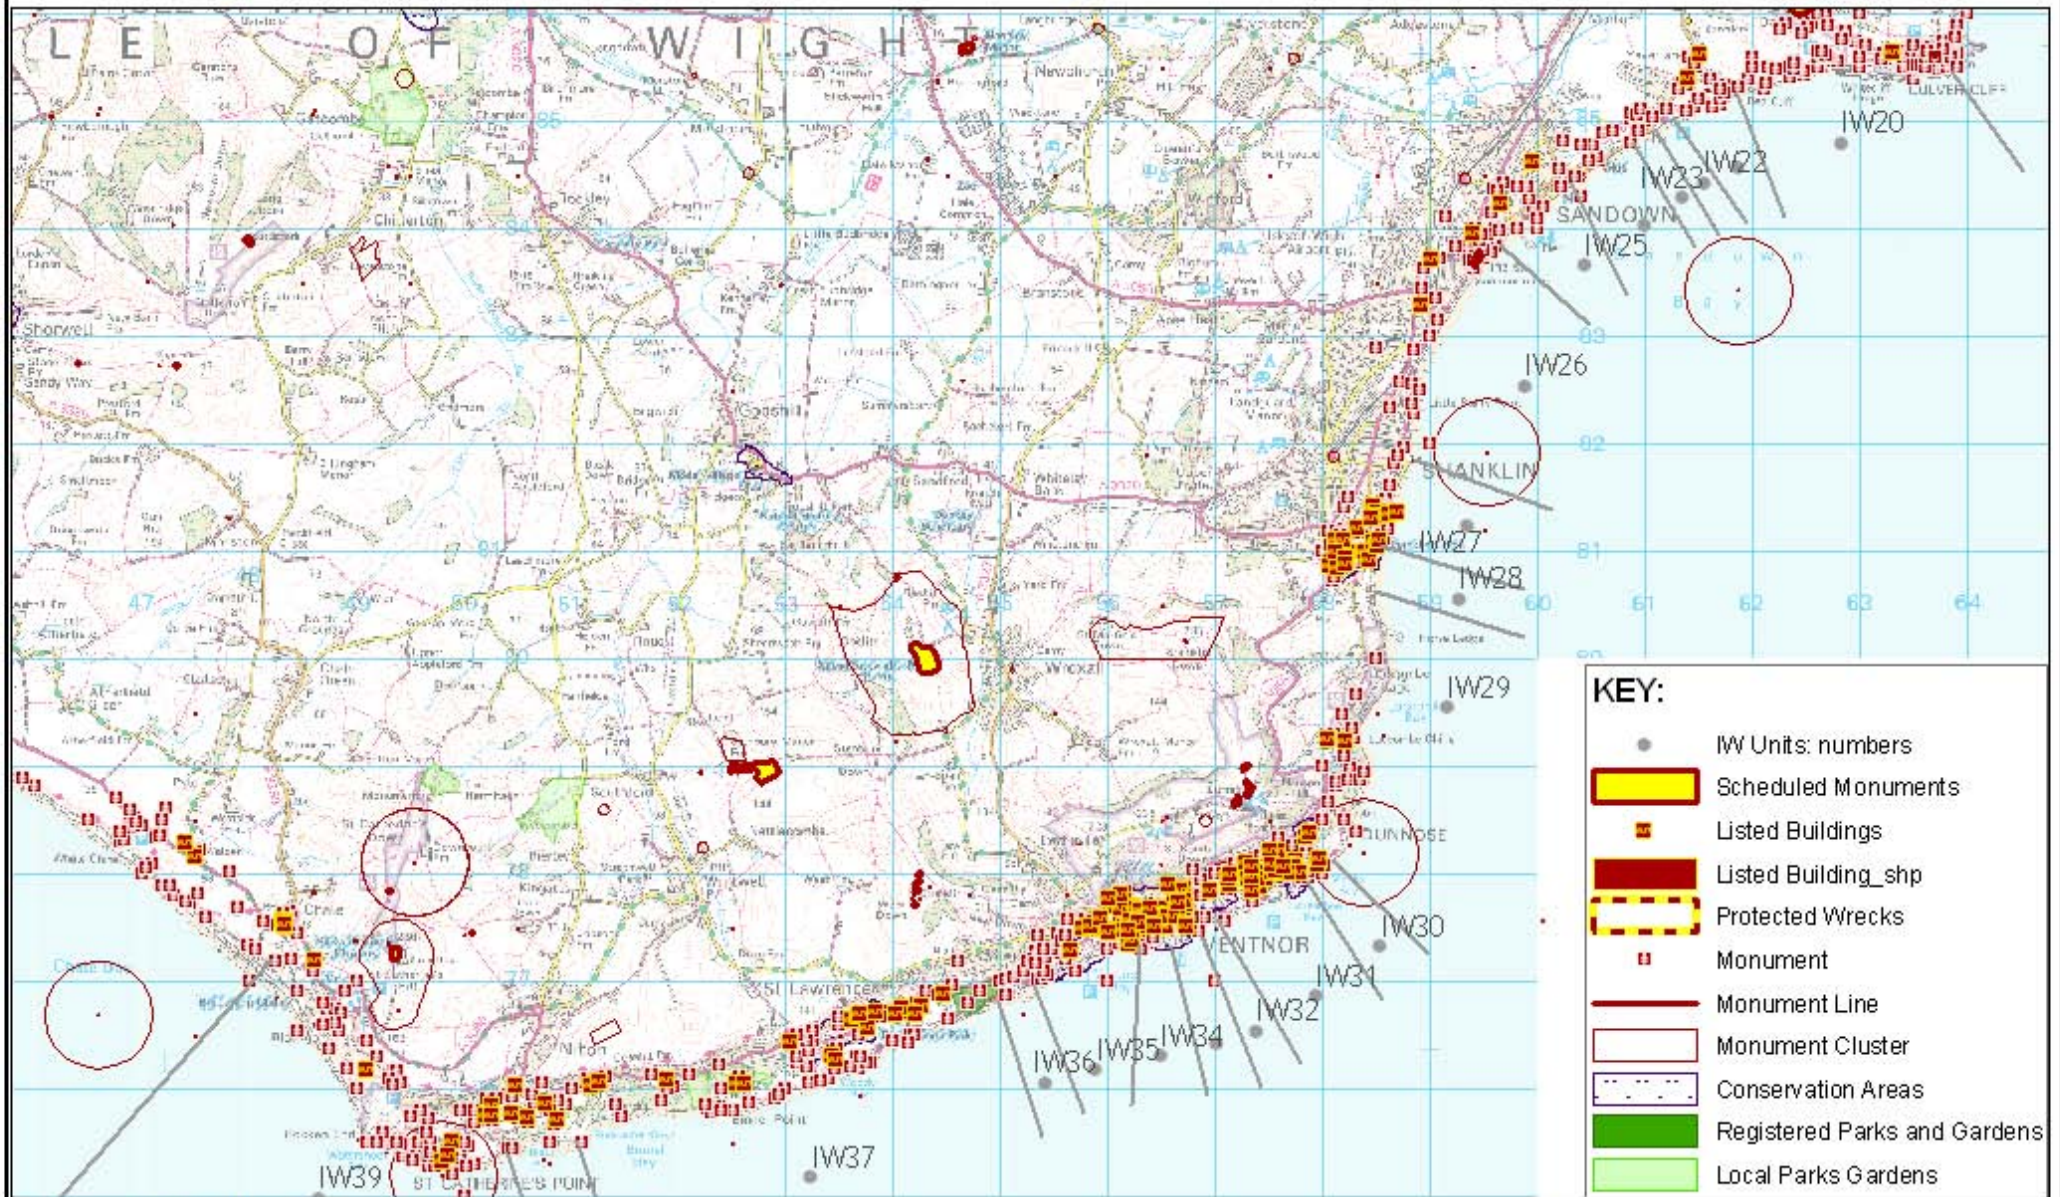

Isle of Wight Shoreline Management Plan 2

1:70,000 Miles

0 0.5 1

KEY:

- IW Units: numbers
- Scheduled Monuments
- Listed Buildings
- Listed Building_shp
- Protected Wrecks
- Monument
- Monument Line
- Monument Cluster
- Conservation Areas
- Registered Parks and Gardens
- Local Parks Gardens

Appendix D: Heritage Designations

Isle of Wight Shoreline Management Plan 2

1:70,000 Miles

Appendix D: Heritage Designations

Isle of Wight Shoreline Management Plan 2

1:70,000 Miles

KEY:

- IW Units: numbers
- Scheduled Monuments
- Listed Buildings
- Listed Building_shp
- Protected Wrecks
- Monument
- Monument Line
- Monument Cluster
- Conservation Areas
- Registered Parks and Gardens
- Local Parks Gardens

Appendix D: Heritage Designations

Isle of Wight Shoreline Management Plan 2

1:70,000 Miles

KEY:

- IW Units: numbers
- Scheduled Monuments
- Listed Buildings
- Listed Building_shp
- Protected Wrecks
- Monument
- Monument Line
- Monument Cluster
- Conservation Areas
- Registered Parks and Gardens
- Local Parks Gardens