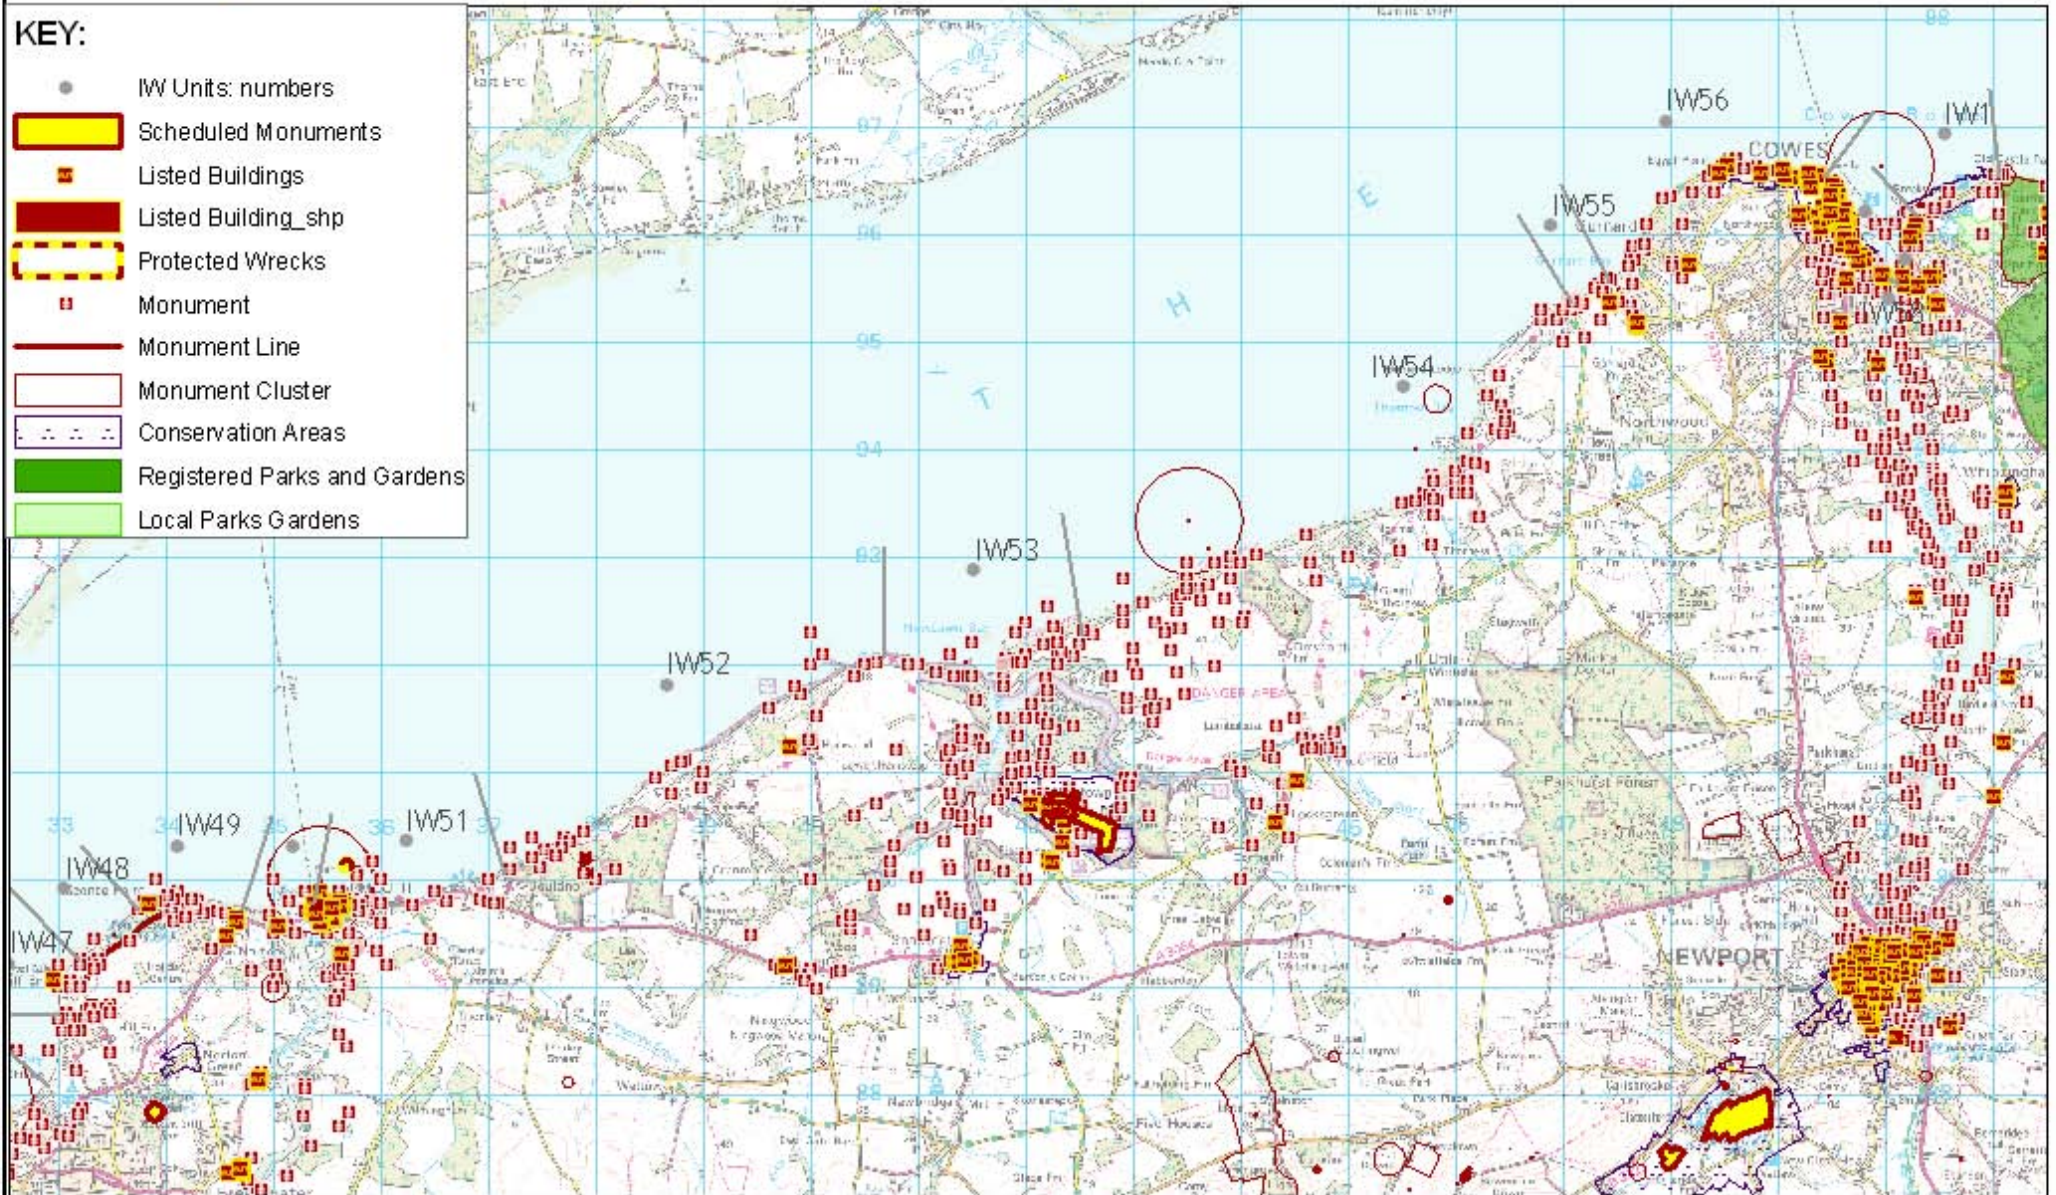

Isle of Wight Shoreline Management Plan 2

1:70,000 Miles

0 0.5 1

KEY:

- IW Units: numbers
- Scheduled Monuments
- Listed Buildings
- Listed Building_shp
- Protected Wrecks
- Monument
- Monument Line
- Monument Cluster
- Conservation Areas
- Registered Parks and Gardens
- Local Parks Gardens

Appendix D: Heritage Designations

Isle of Wight Shoreline Management Plan 2

1:70,000 Miles

Appendix D: Heritage Designations

Isle of Wight Shoreline Management Plan 2

1:70,000 Miles

KEY:

- IW Units: numbers
- Scheduled Monuments
- Listed Buildings
- Listed Building_shp
- Protected Wrecks
- Monument
- Monument Line
- Monument Cluster
- Conservation Areas
- Registered Parks and Gardens
- Local Parks Gardens

Appendix D: Heritage Designations

Isle of Wight Shoreline Management Plan 2

1:70,000 Miles

KEY:

- IW Units: numbers
- Scheduled Monuments
- Listed Buildings
- Listed Building_shp
- Protected Wrecks
- Monument
- Monument Line
- Monument Cluster
- Conservation Areas
- Registered Parks and Gardens
- Local Parks Gardens

Appendix D: Heritage Designations